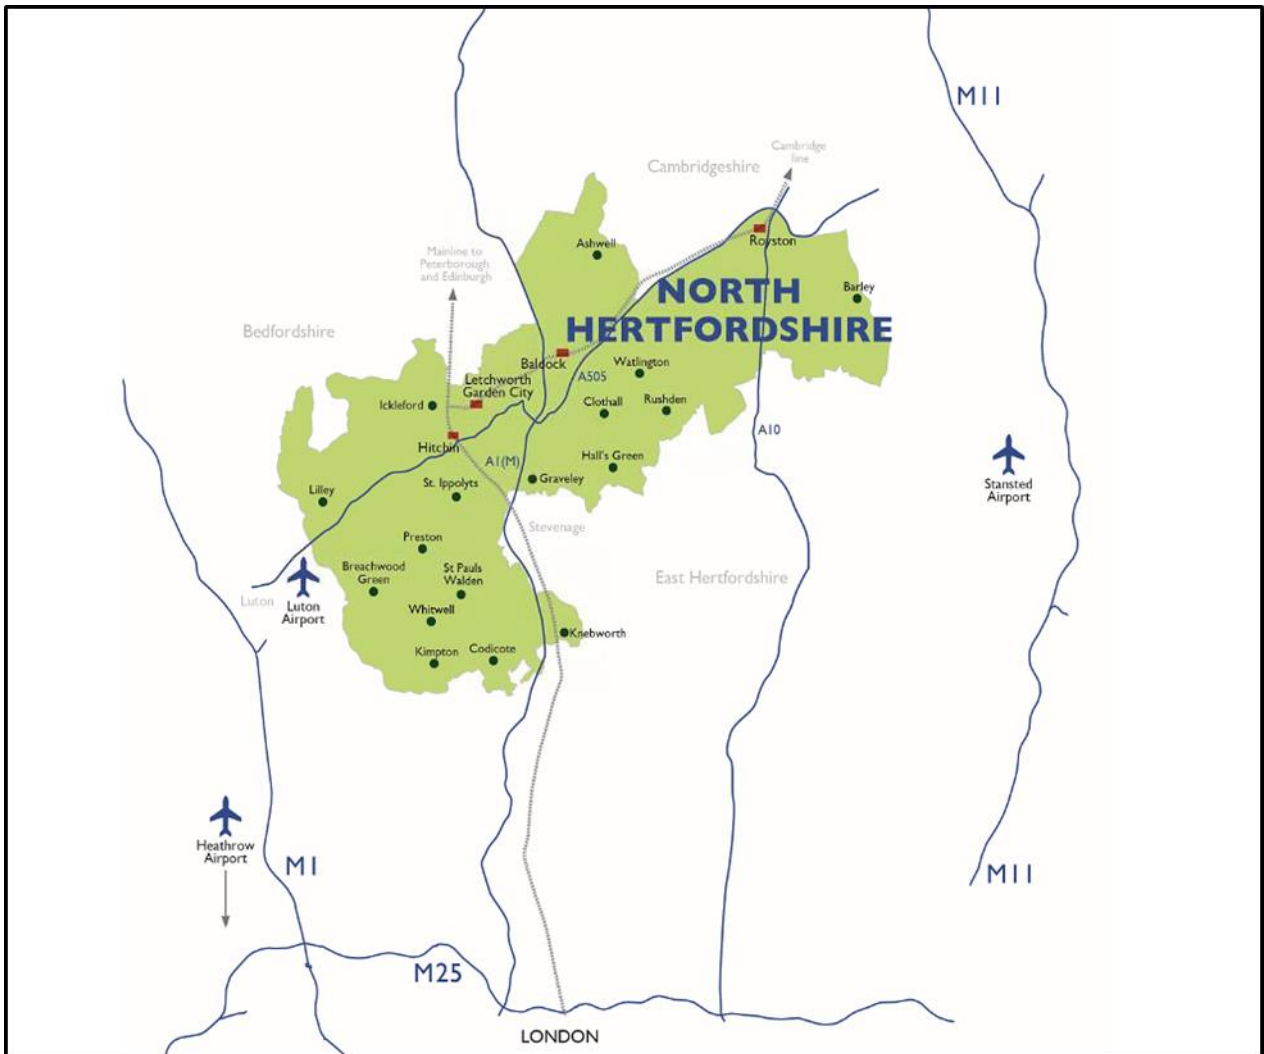

Annex 1.1a - North Hertfordshire Context Plan

Annex 1.1b Letchworth GC Designated Town Centre Boundary

Source: North Hertfordshire District Council Local Plan 2011-2031 Proposed Submission (October 2016)