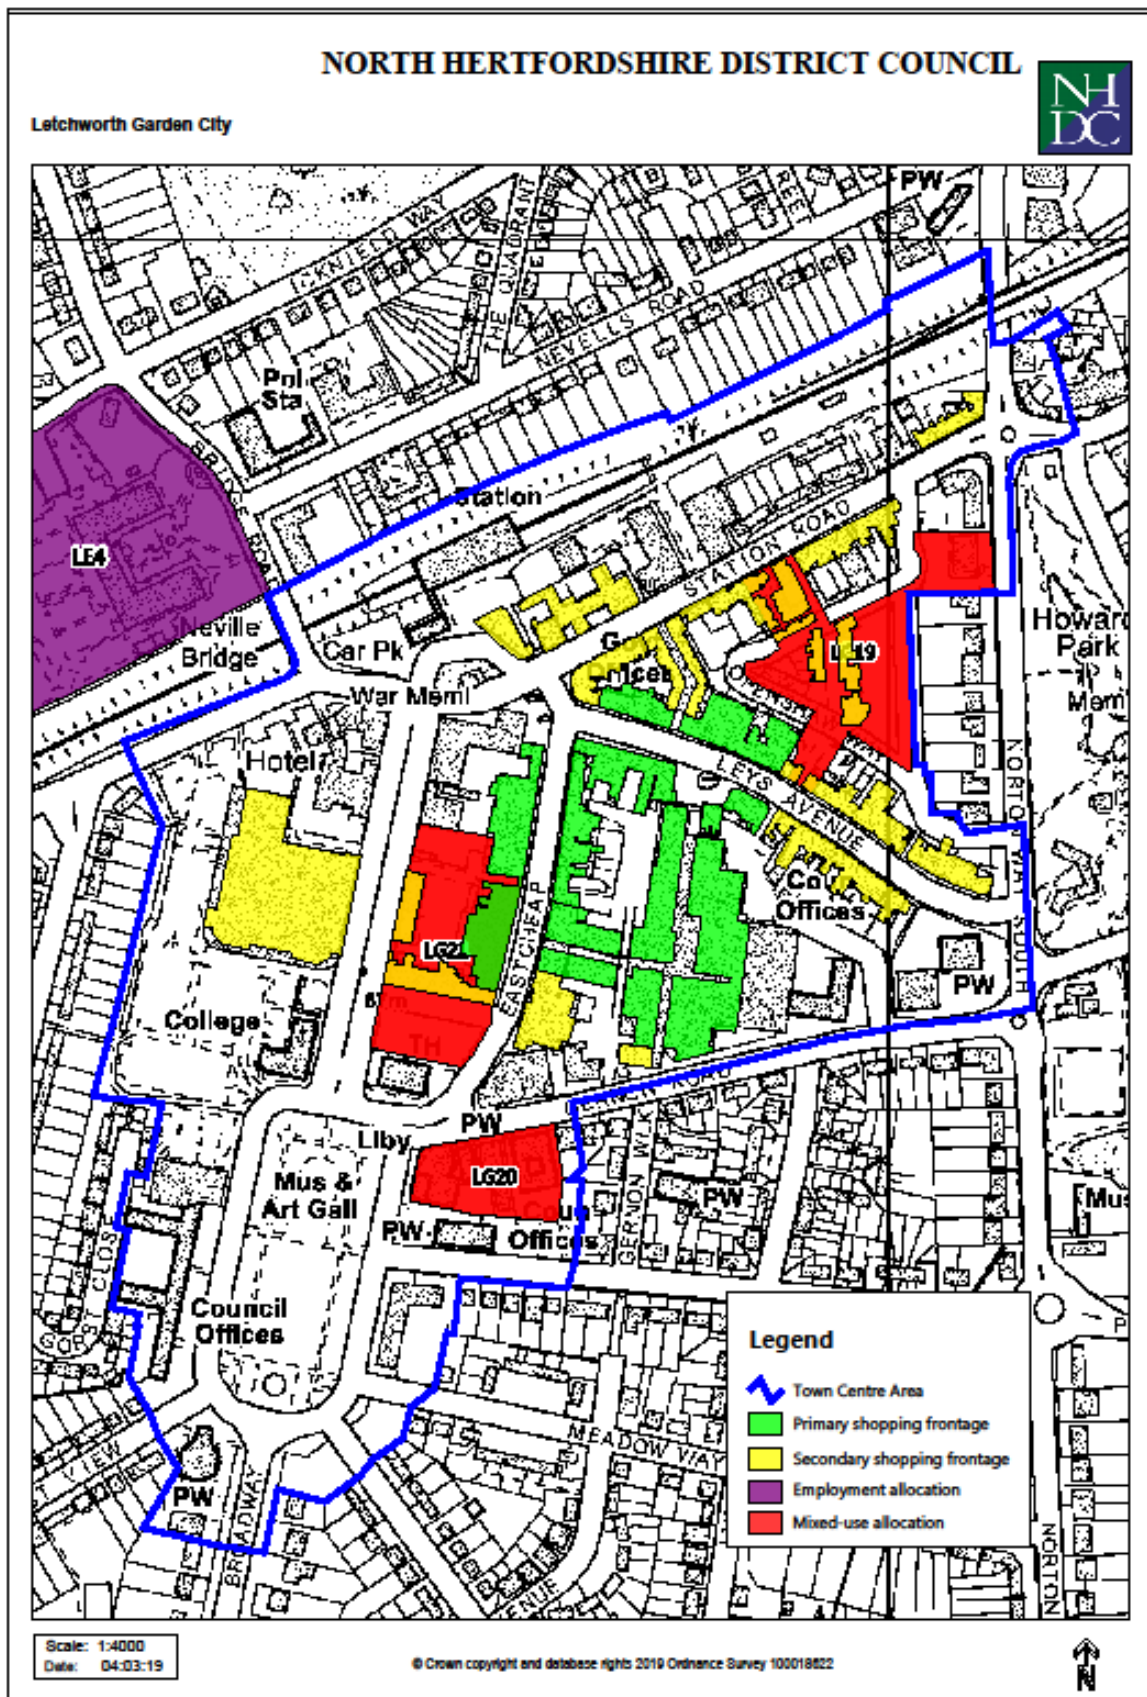

Annex 1.1a - North Hertfordshire Context Plan

Annex 1.1b Letchworth GC Designated Town Centre Boundary

Source: North Hertfordshire District Council Local Plan 2011-2031 Proposed Submission (October 2016)

Annex 1.1c Letchworth GC BID Designated Area